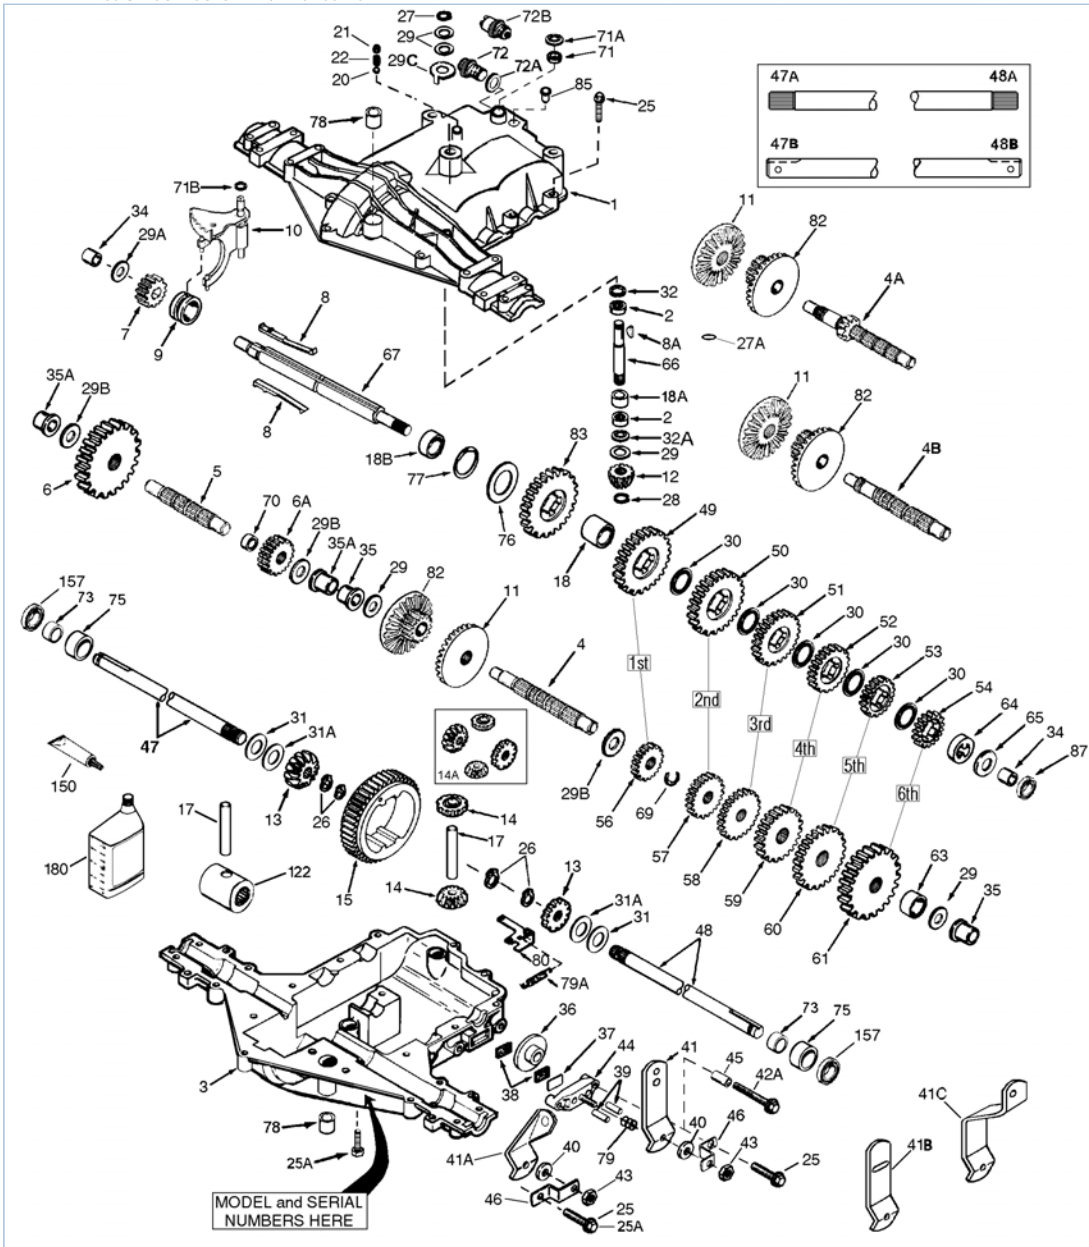

## Part List

mst.3 205-205-571A / Transaxle

REF #	ITEM #	DESCRIPTION	QTY	REMARK
1	772148A	Transaxle Cover	1	
2	780086A	Needle Bearing 5/8" ID	2	
3	770128	Transaxle Case	1	
4	776395	Countershaft	1	
5	776409	Output Shaft	1	
6	778364	Spur Gear (38 teeth)	1	
6A	778369	Spur Gear (15 teeth)	1	
7	778330	Spur Gear (11 teeth)	1	
8	792180	Shift Key	2	
8A	792047	Woodruff Key #9	1	
9	784352	Shift Collar	1	
10	784378	Shift Rod & Fork	1	
11	778334	Bevel Gear (30 teeth)	1	
12	778309	Input Bevel Pinion (13 teeth)	1	
13	778327	Bevel Gear (16T STL) (Incl. 14)	2	
14	778327	Bevel Pinion (16T STL) (Incl. 13)	2	
15	778370	Ring Gear (43 teeth)	1	
17	786188	Drive Pin	1	
18	786102	Spacer	1	
20	792077A	Ball 5/16" dia	1	
21	792211	Cap Screw 3/8-16 x 3/8"	1	
22	792079	Spring	1	
25	792073A	Screw 1/4-20 x 1-1/4"	19	
25A	792177	Screw 1/4-20 x 1-3/8"	2	
26	792125	Retaining Ring (pkg of 2)	4	package of 2
27	792035	Retaining Ring	1	
28	788040	Retaining Ring	1	
29	780072	Washer	5	
29A	780160	Washer	1	
29B	780051	Thrust Washer (.762 ID)	3	
30	780108	Washer	4	
31	780001	Washer (.056 w de) (USE AS NEEDED)	2	
31A	780195	Flat Washer (.062 wide)	2	
32	788083	Oil Seal 5/8"	1	
34	780194	Bushing	2	
35	780193	Flanged Bushing	2	
35A	780197	Flanged Bushing 3/4"	2	
36	790075	Brake Disk	1	
37	790007	Brake Pad Plate	1	
38	799021	Brake Pad (pkg of 2)	2	
39	786026	Dowel Pin	2	
40	792076A	Washer	1	
41	790034	Brake Lever	1	
43	792075	Locknut 5/16-24	1	
44	790025	Brake Pad Holder	1	
46	786086	Brake Lever Bracket	1	
47	774686	Axle (11-5/16" long)	1	
48	774687	Axle (15-7/8" long)	1	
49	778356	Spur Gear (29 teeth)	1	
50	778338	Spur Gear (27 teeth)	1	
51	778342	Spur Gear (22 teeth)	1	
52	778313	Spur Gear (19 teeth)	1	
53	778346	Spur Gear (15 teeth)	1	
56	778355	Spur Gear (11 teeth)	1	
57	778337	Spur Gear (13 teeth)	1	
58	778341	Spur Gear (18 teeth)	1	
59	778351	Spur Gear (21 teeth)	1	